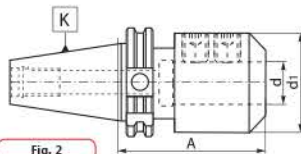

7625 AD

■ Mandrini portafresa tipo Weldon (DIN 1835-B)

■ Mandrins porte-fraises type Weldon (DIN 1835-B)

Fig. 1

Fig. 2

Codice Articolo	K 7:24	d	A	d ₁	Fig.	
Code Article						
800002140	30	6	50	25,0	1	U-4131/0
800002141	30	8	50	28,0	1	U-4132/0
800002142	30	10	50	35,0	1	U-4133/0
800002143	30	12	50	42,0	1	U-4134/0
800002144	30	16	63	44,0	1	U-4135/0
800002145	30	20	63	44,0	1	U-5888/0
800002146	40	6	30	25,0	1	U-4131/0
800002147	40	6	50	25,0	1	U-4131/0
800002148	40	6	100	25,0	1	U-4131/0
800002149	40	6	130	25,0	1	U-4131/0
800002150	40	8	30	28,0	1	U-4132/0
800002151	40	8	50	28,0	1	U-4132/0
800002152	40	8	100	28,0	1	U-4132/0
800002153	40	8	130	28,0	1	U-4132/0
800002154	40	10	32	35,0	1	U-4133/0
800002155	40	10	50	35,0	1	U-4133/0
800002156	40	10	100	35,0	1	U-4133/0
800002157	40	10	130	35,0	1	U-4133/0
800002158	40	12	34	42,0	1	U-4134/0
800002159	40	12	50	42,0	1	U-4134/0
800002160	40	12	100	42,0	1	U-4134/0
800002161	40	12	130	42,0	1	U-4134/0
800002162	40	14	34	44,0	1	U-4134/0
800002163	40	14	50	44,0	1	U-4134/0
800002164	40	14	63	44,0	1	U-4134/0
800002165	40	16	35	44,0	1	U-4135/0
800002166	40	16	63	44,5	1	U-4135/0
800004848	40	16	100	48	1	U-4135/0
800002167	40	18	63	44,5	1	U-5887/0
800002168	40	20	35	44,5	1	U-6756/0
800002169	40	20	63	44,5	1	U-5888/0
800004849	40	20	100	52	1	U-4136/0